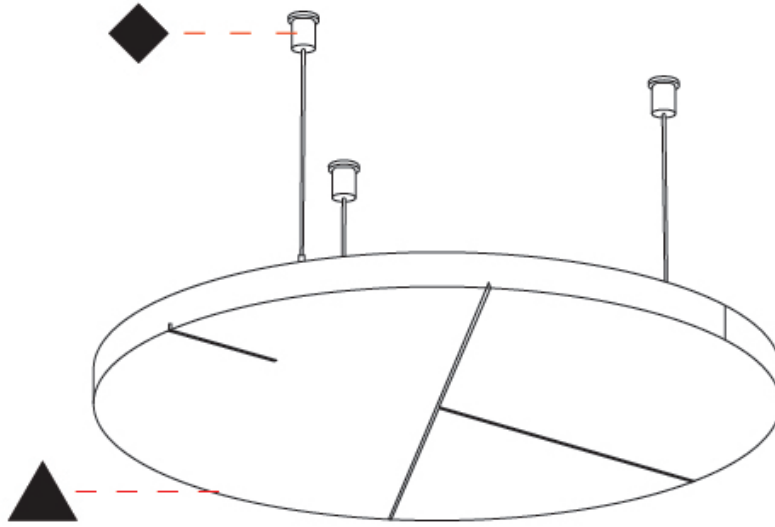

GLORIOUS ACOUSTIC PANEL SUSPENSION

A300700-

PROJECT

TYPE

SPECIFIER

QUANTITY

DATE

A