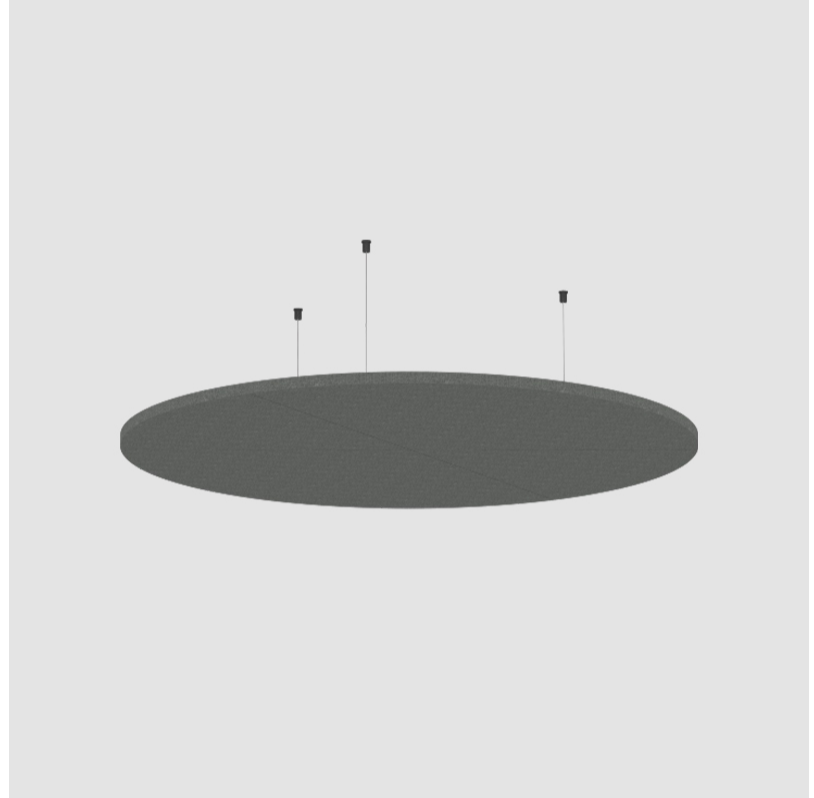

PROJECT
TYPE
SPECIFIER
QUANTITY
DATE

GLORIOUS ACOUSTIC PANEL SUSPENSION

A300703-

base number	Finishes (Diamond)	Finish Options	Cable Length

1. To build a product code in our configurator select the specify button on the base model # product page
2. To build a manual product code on this datasheet choose from the options listed below in blue font and add the suffix to the base model #

GENERAL

Series: Glorious Acoustic Panel
Brand: Prolicht
Division: Architectural
Mounting Type: Suspension
Mounting Location: Ceiling
Subcategory: Acoustic

PHYSICAL

Shape: Round
Diameter (mm): 1250
Diameter (in): 49 3/16
Height (mm): 24
Height (in): 15/16
Fixture Finish: [ANC / ASH / BNA / BTC / BZE / CEL / EGG / EVG / FOG / FOS / FST / FUA / IRI / IRO / KHA / LIC / LIM / MER / MSN / MUS / ONX / PEA / PLU / POL / PPY / RAY / ROY / RST / STE / SWD / TAN / TAU](#)
Holder Finish: [SSR / BKV / CWI / CRY / HAB / LAG / UFT / ITA / RUA / RUR / MIC / FTG / MYG / TWT / LOD / PUS / FRO / FUP / KIA / POP / BLS / SPG / MEY / GOH / GUM / CHC / COM / ABZ / JAG](#)
Fixture Material: Aluminum
Cable Details: [2000mm / 6000mm Transparent Cable](#)

ELECTRICAL

LED

OPTICAL

RATINGS AND CERTIFICATIONS

Certified By: CSA Certified to UL and CSA Standards
IP rating: IP20

Ø1246mm 49 3/16"