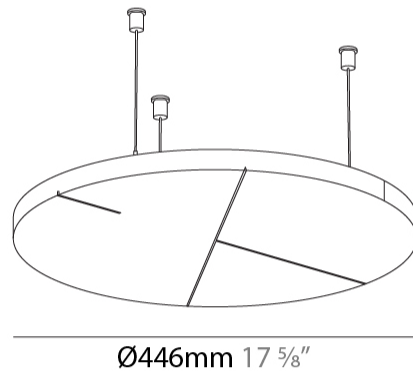

PROJECT	_____
TYPE	_____
SPECIFIER	_____
QUANTITY	_____
DATE	_____

GLORIOUS ACOUSTIC PANEL SUSPENSION

A300700-

base number	Finishes (Diamond)	Acoustic Options	Cable Length

1. To build a product code in our configurator select the specify button on the base model # product page
2. To build a manual product code on this datasheet choose from the options listed below in blue font and add the suffix to the base model #

GENERAL

Series: Glorious Acoustic Panel
Partner: Prolicht
Division: Architectural
Installation: Suspension
Product Type: Acoustic
Mounting Location: Ceiling

PHYSICAL

Shape: Round
Diameter (mm): 446
Diameter (in): 17 ⁹/₁₆
Height (mm): 24
Height (in): 15/16
Holder Finish: SSR / BKV / CWI / CRY / HAB / LAG / UFT / ITA / RUA / RUR / MIC / FTG / MYG / TWT / LOD / PUS / FRO / FUP / KIA / POP / BLS / SPG / MEY / GOH / GUM / CHC / COM / ABZ / JAG
Acoustic Finish: SFW / CYW / SEE / SYN / MTS / PMB / TTN / CYB / STO / DPE / BES / SHB / ARE / ANE / VRD / CRF
Fixture Material: Aluminum
Primary Material: Acoustic
[Cable Details: 2000mm / 6000mm Transparent Cable](#)

ELECTRICAL

LED

OPTICAL

RATINGS AND CERTIFICATIONS

Certified By: CSA Certified to UL and CSA Standards
IP rating: IP20