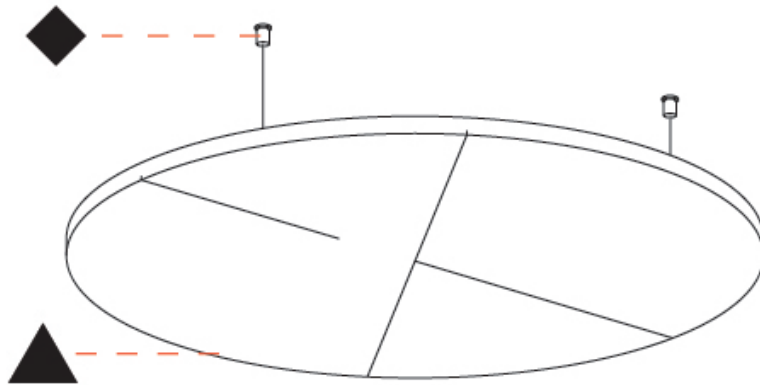

GLORIOUS ACOUSTIC PANEL SUSPENSION

A300701-

PROJECT

TYPE

SPECIFIER

QUANTITY

DATE

A