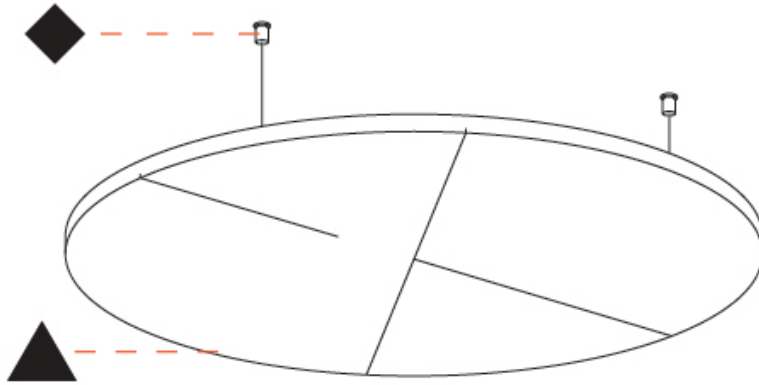

GLORIOUS ACOUSTIC PANEL SUSPENSION

A300701-

PROJECT _____

TYPE _____

SPECIFIER _____

QUANTITY _____

DATE _____

A