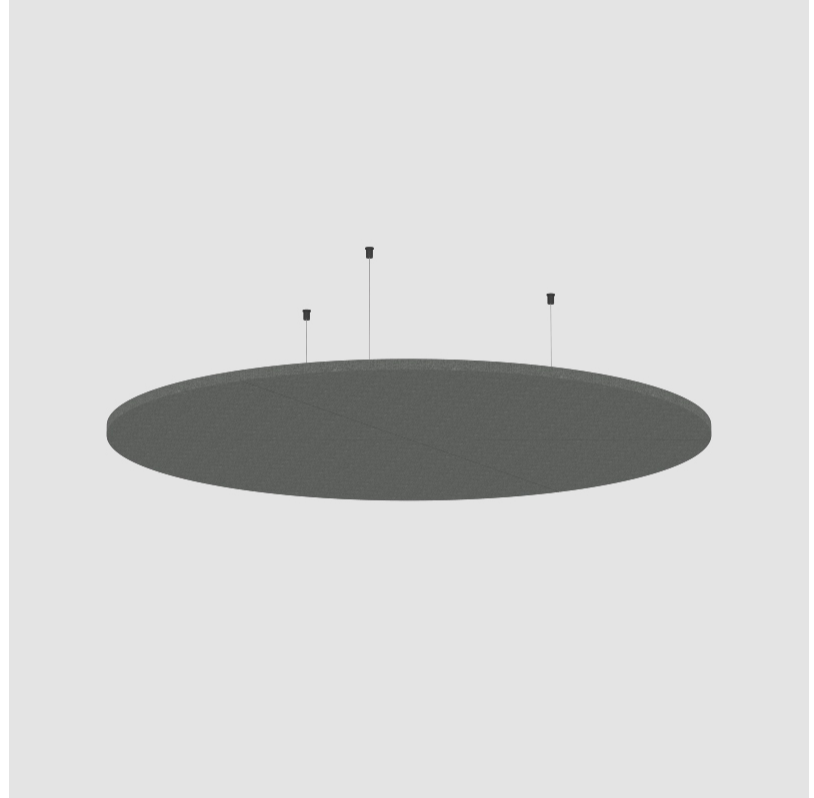

PROJECT	_____
TYPE	_____
SPECIFIER	_____
QUANTITY	_____
DATE	_____

GLORIOUS ACOUSTIC PANEL SUSPENSION

A300704-

base number	Finishes (Diamond)	Finish Options	Cable Length

1. To build a product code in our configurator select the specify button on the base model # product page
2. To build a manual product code on this datasheet choose from the options listed below in blue font and add the suffix to the base model #

GENERAL

Series: Glorious Acoustic Panel
Brand: Prolicht
Division: Architectural
Mounting Type: Suspension
Mounting Location: Ceiling
Subcategory: Acoustic

PHYSICAL

Shape: Round
Diameter (mm): 1450
Diameter (in): 57 1/16
Height (mm): 24
Height (in): 15/16
Fixture Finish: [ANC / ASH / BNA / BTC / BZE / CEL / EGG / EVG / FOG / FOS / FST / FUA / IRI / IRO / KHA / LIC / LIM / MER / MSN / MUS / ONX / PEA / PLU / POL / PPY / RAY / ROY / RST / STE / SWD / TAN / TAU](#)

Holder Finish: [SSR / BKV / CWI / CRY / HAB / LAG / UFT / ITA / RUA / RUR / MIC / FTG / MYG / TWT / LOD / PUS / FRO / FUP / KIA / POP / BLS / SPG / MEY / GOH / GUM / CHC / COM / ABZ / JAG](#)

Fixture Material: Aluminum
Cable Details: [2000mm / 6000mm Transparent Cable](#)

ELECTRICAL

LED

OPTICAL

RATINGS AND CERTIFICATIONS

Certified By: CSA Certified to UL and CSA Standards
IP rating: IP20

Ø1420mm 55 7/8"