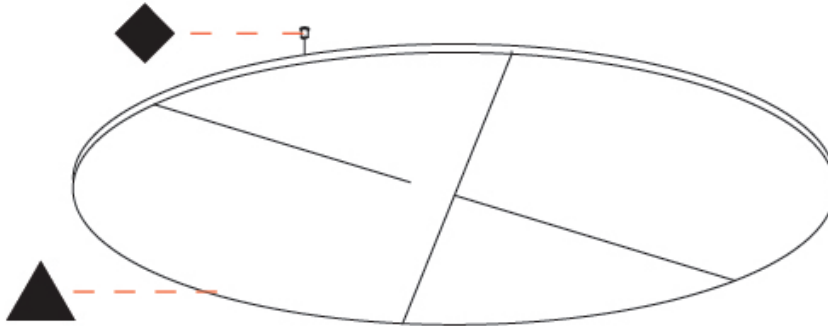

GLORIOUS ACOUSTIC PANEL SUSPENSION

A300704-

PROJECT

TYPE

SPECIFIER

QUANTITY

DATE