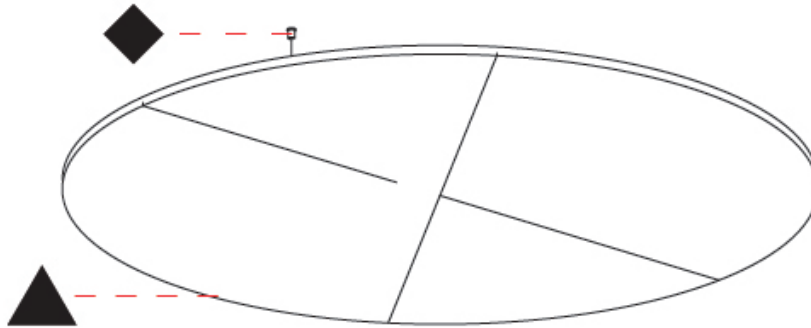

GLORIOUS ACOUSTIC PANEL SUSPENSION

A300705-

PROJECT

TYPE

SPECIFIER

QUANTITY

DATE