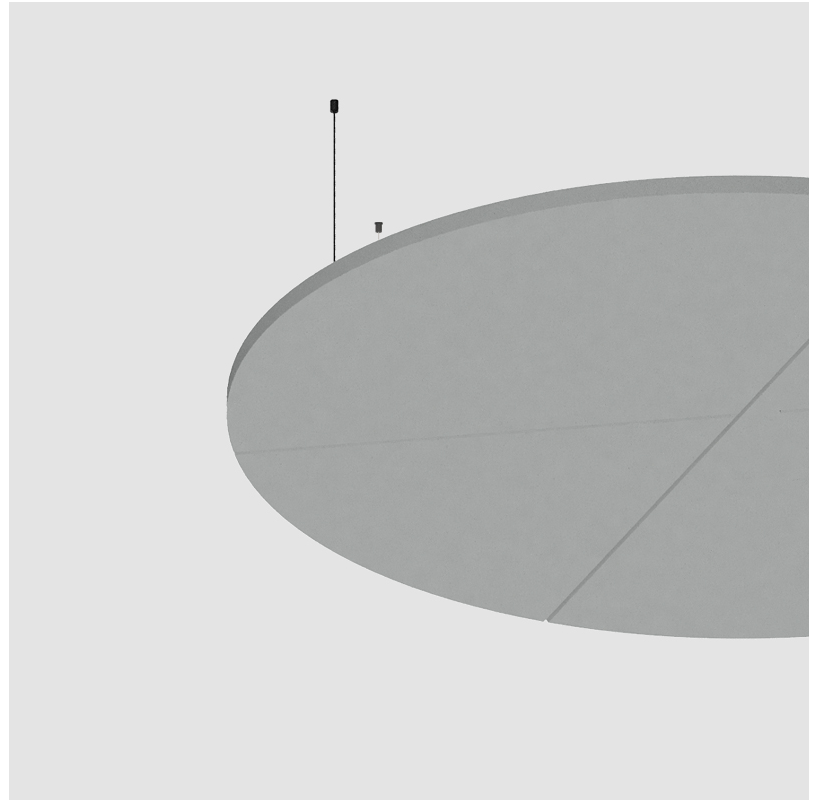

PROJECT	_____
TYPE	_____
SPECIFIER	_____
QUANTITY	_____
DATE	_____

GLORIOUS ACOUSTIC PANEL SUSPENSION

A300700-

base number	Finishes (Diamond)	Acoustic Options	Cable Length

1. To build a product code in our configurator select the specify button on the base model # product page
2. To build a manual product code on this datasheet choose from the options listed below in blue font and add the suffix to the base model #

GENERAL

Series: Glorious Acoustic Panel
Partner: Prolicht
Division: Architectural
Installation: Suspension
Product Type: Acoustic
Mounting Location: Ceiling

PHYSICAL

Shape: Round
Diameter (mm): 446
Diameter (in): 17 ⁹/₁₆
Height (mm): 24
Height (in): 15/16
Holder Finish: SSR / BKV / CWI / CRY / HAB / LAG / UFT / ITA / RUA / RUR / MIC / FTG / MYG / TWT / LOD / PUS / FRO / FUP / KIA / POP / BLS / SPG / MEY / GOH / GUM / CHC / COM / ABZ / JAG
Acoustic Finish: SFW / CYW / SEE / SYN / MTS / PMB / TTN / CYB / STO / DPE / BES / SHB / ARE / ANE / VRD / CRF
Fixture Material: Aluminum
Primary Material: Acoustic
[Cable Details: 2000mm / 6000mm Transparent Cable](#)

ELECTRICAL

LED

OPTICAL

RATINGS AND CERTIFICATIONS

Certified By: CSA Certified to UL and CSA Standards
IP rating: IP20