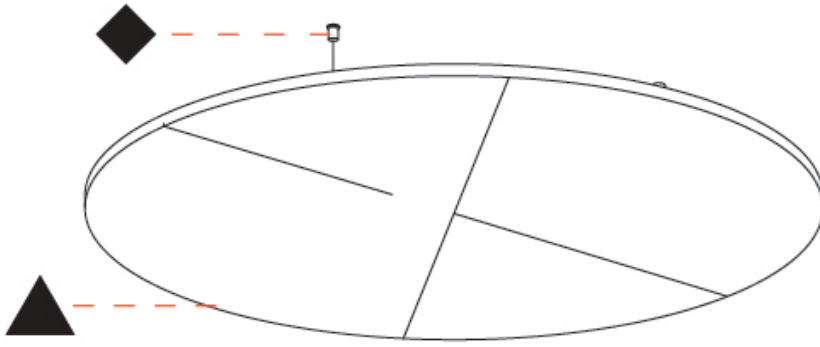

GLORIOUS ACOUSTIC PANEL SUSPENSION

A300702-

PROJECT

TYPE

SPECIFIER

QUANTITY

DATE