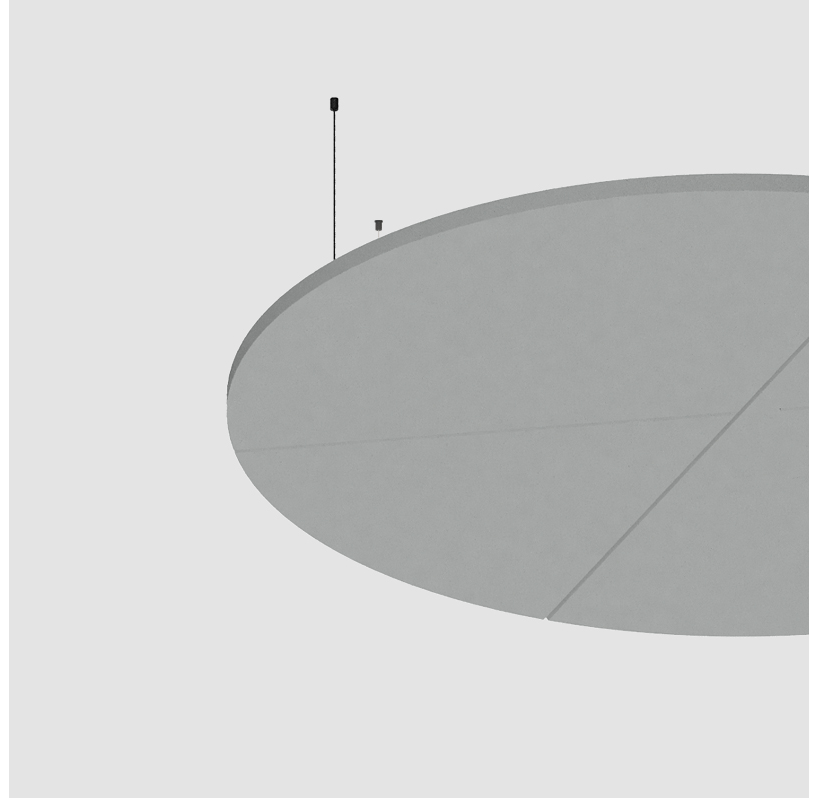

PROJECT	_____
TYPE	_____
SPECIFIER	_____
QUANTITY	_____
DATE	_____

GLORIOUS ACOUSTIC PANEL SUSPENSION

A300700-

base number	Finishes (Diamond)	Acoustic Options	Cable Length

1. To build a product code in our configurator select the specify button on the base model # product page
2. To build a manual product code on this datasheet choose from the options listed below in blue font and add the suffix to the base model #

GENERAL

Series: Glorious Acoustic Panel
Partner: Prolicht
Division: Architectural
Installation: Suspension
Product Type: Acoustic
Mounting Location: Ceiling

PHYSICAL

Shape: Round
Diameter (mm): 446
Diameter (in): 17 ⁹/₁₆
Height (mm): 24
Height (in): 15/16
Holder Finish: SSR / BKV / CWI / CRY / HAB / LAG / UFT / ITA / RUA / RUR / MIC / FTG / MYG / TWT / LOD / PUS / FRO / FUP / KIA / POP / BLS / SPG / MEY / GOH / GUM / CHC / COM / ABZ / JAG
Acoustic Finish: SFW / CYW / SEE / SYN / MTS / PMB / TTN / CYB / STO / DPE / BES / SHB / ARE / ANE / VRD / CRF
Fixture Material: Aluminum
Primary Material: Acoustic
Cable Details: 2000mm / 6000mm Transparent Cable

ELECTRICAL

LED

OPTICAL

RATINGS AND CERTIFICATIONS

Certified By: CSA Certified to UL and CSA Standards
IP rating: IP20