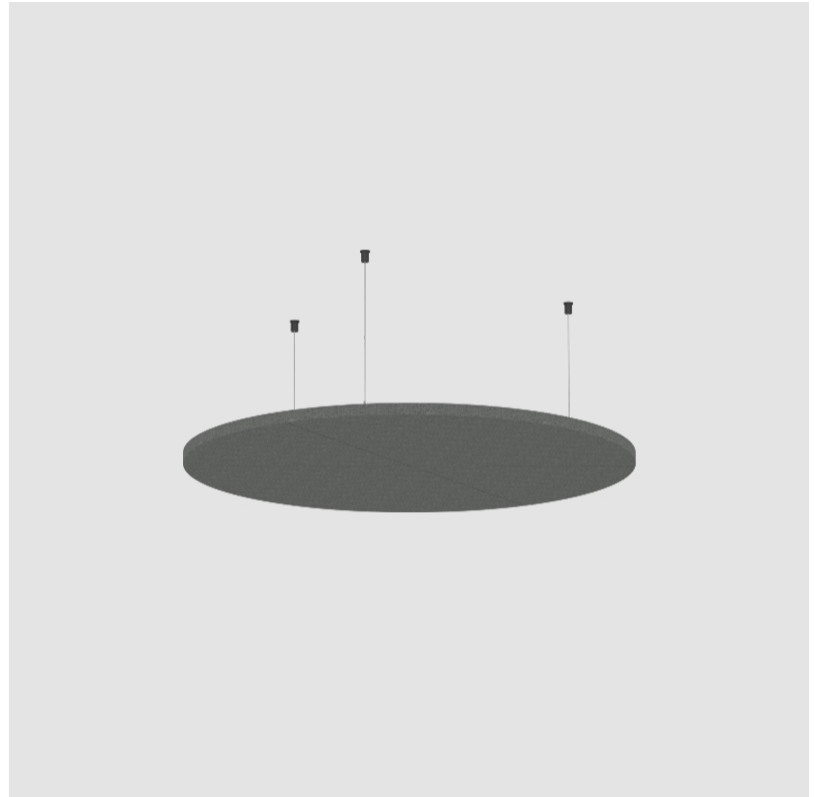

PROJECT	_____
TYPE	_____
SPECIFIER	_____
QUANTITY	_____
DATE	_____

GLORIOUS ACOUSTIC PANEL SUSPENSION

A300701-

base number	_____	_____	_____
	Finishes (Diamond)	Finish Options	Cable Length

1. To build a product code in our configurator select the specify button on the base model # product page
2. To build a manual product code on this datasheet choose from the options listed below in blue font and add the suffix to the base model #

GENERAL

Series: Glorious Acoustic Panel
Brand: Prolicht
Division: Architectural
Mounting Type: Suspension
Mounting Location: Ceiling
Subcategory: Acoustic

PHYSICAL

Shape: Round
Diameter (mm): 650
Diameter (in): 25 ⁹/₁₆
Height (mm): 24
Height (in): 15/16
Fixture Finish: [ANC / ASH / BNA / BTC / BZE / CEL / EGG / EVG / FOG / FOS / FST / FUA / IRI / IRO / KHA / LIC / LIM / MER / MSN / MUS / ONX / PEA / PLU / POL / PPY / RAY / ROY / RST / STE / SWD / TAN / TAU](#)
Holder Finish: [SSR / BKV / CWI / CRY / HAB / LAG / UFT / ITA / RUA / RUR / MIC / FTG / MYG / TWT / LOD / PUS / FRO / FUP / KIA / POP / BLS / SPG / MEY / GOH / GUM / CHC / COM / ABZ / JAG](#)
Fixture Material: Aluminum
Cable Details: [2000mm / 6000mm Transparent Cable](#)

ELECTRICAL

LED

OPTICAL

RATINGS AND CERTIFICATIONS

Certified By: CSA Certified to UL and CSA Standards
IP rating: IP20

Ø650mm 25 ⁹/₁₆"