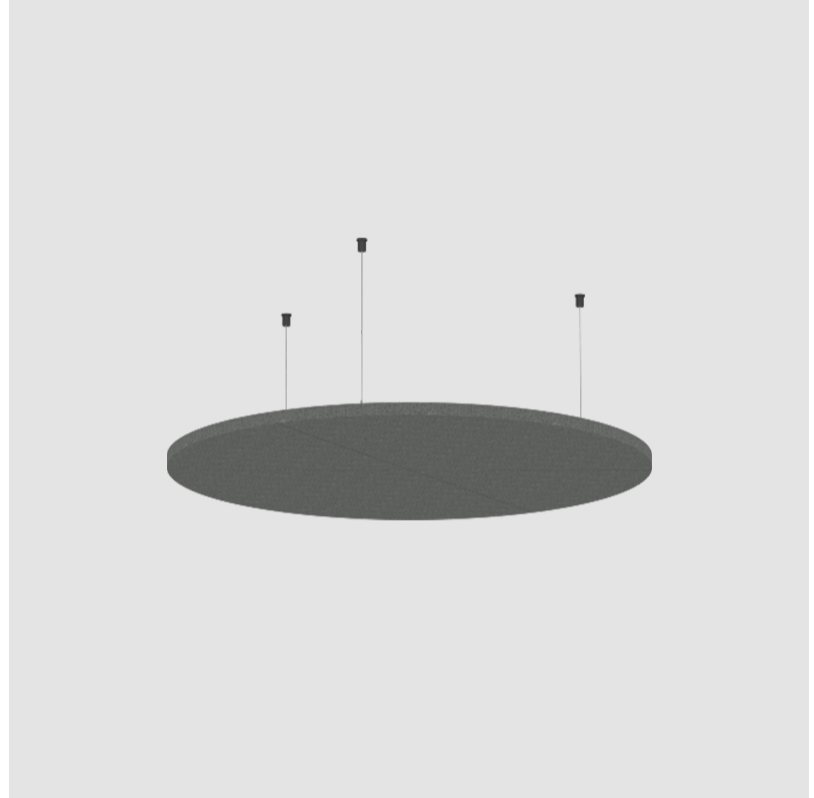

PROJECT	_____
TYPE	_____
SPECIFIER	_____
QUANTITY	_____
DATE	_____

GLORIOUS ACOUSTIC PANEL SUSPENSION

A300702-

base number	_____	_____	_____
	Finishes (Diamond)	Acoustic Options	Cable Length

1. To build a product code in our configurator select the specify button on the base model # product page
2. To build a manual product code on this datasheet choose from the options listed below in blue font and add the suffix to the base model #

GENERAL

Series: Glorious Acoustic Panel
Partner: Prolicht
Division: Architectural
Installation: Suspension
Product Type: Acoustic
Mounting Location: Ceiling

PHYSICAL

Shape: Round
Diameter (mm): 946
Diameter (in): 37 1/4
Height (mm): 24
Height (in): 15/16
Holder Finish: SSR / BKV / CWI / CRY / HAB / LAG / UFT / ITA / RUA / RUR / MIC / FTG / MYG / TWT / LOD / PUS / FRO / FUP / KIA / POP / BLS / SPG / MEY / GOH / GUM / CHC / COM / ABZ / JAG
Acoustic Finish: SFW / CYW / SEE / SYN / MTS / PMB / TTN / CYB / STO / DPE / BES / SHB / ARE / ANE / VRD / CRF
Fixture Material: Aluminum
Primary Material: Acoustic
[Cable Details: 2000mm / 6000mm Transparent Cable](#)

ELECTRICAL

LED

OPTICAL

RATINGS AND CERTIFICATIONS

Certified By: CSA Certified to UL and CSA Standards
IP rating: IP20